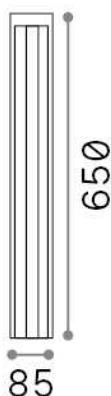

General info

Outdoor - Floor lamps

Ean	8021696293172
Item	KURT PT NERO 4000K
Installation	Floor lamps
Guarantee	5 years
Gross weight	2.2 kg
Volume	0.006002 m ³

Technical info

Net weight	1.93 kg
Insulation class	I
Protection index	IP54
Compliance	CE
Operating temperature	-15° ~ +45 °C
Full load efficiency	X
Dimmer	NO, On-Off
Power output	100-240 V AC 50/60 Hz
Power supply	In-built, included NO, electronic

Source info

Integrated source	Integrated LED module
Repleaceable source	No
Power	12 W
Emission	Direct Asymmetrical
Max consupcion	max 12,00 W
Features LED	LED COB
CCT LED	4000 K
Duration LED (t. 25°C)	30000 h
CRI	> 80
SDCM	3
Light beam	-
Light beam flux	1250 lm
Useful light flux	250 lm
Photobiological risk	1